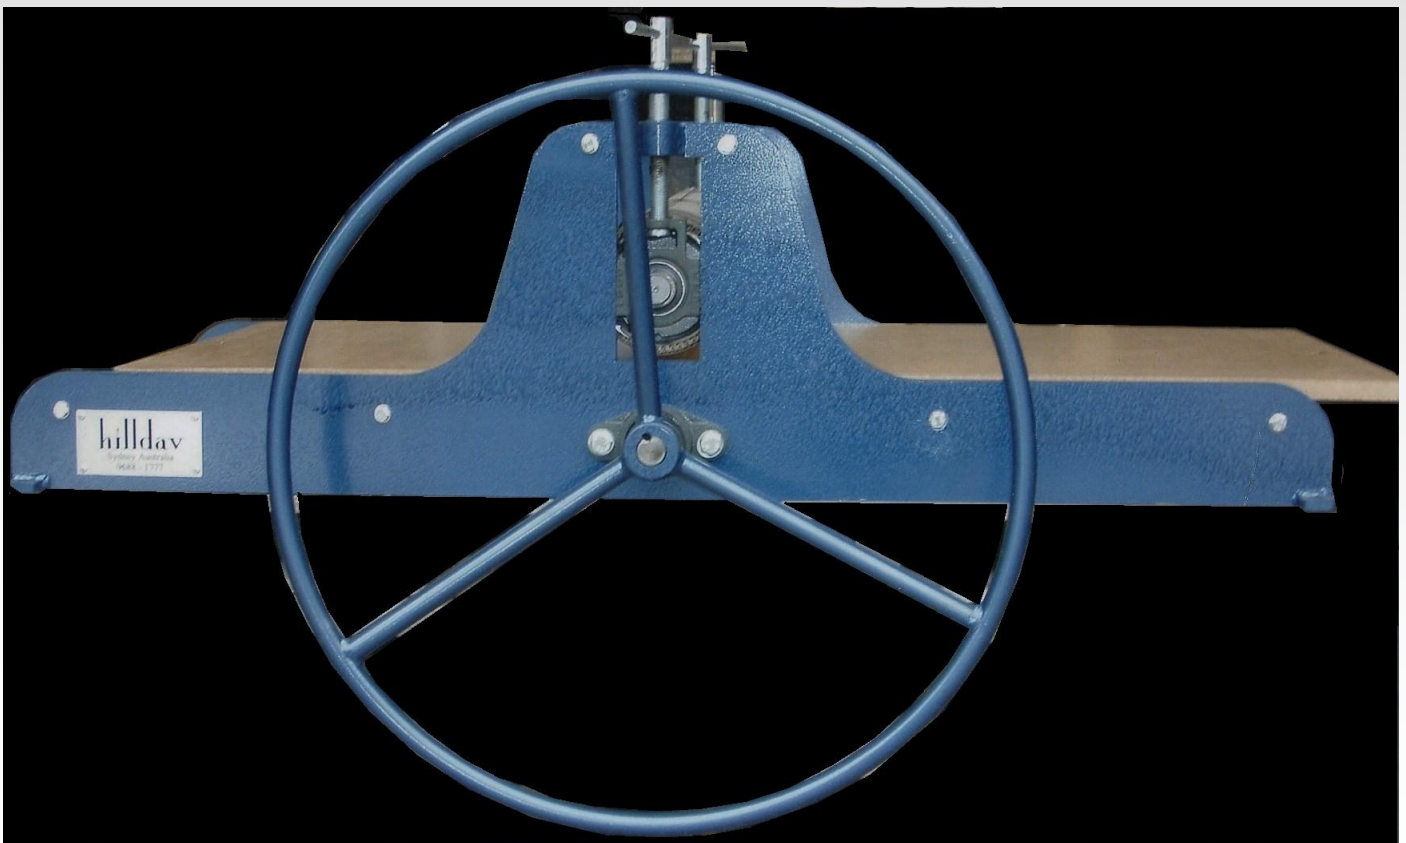

LARGER LIGHT DUTY MODELS. All of our presses are of a proven design.

Larger Model Presses

Light Duty Direct Drive

Larger Model 22-48 Direct Drive Press Bench Mounted.

The Larger model Direct drive press is an inexpensive light duty press on which larger work can be produced. They have the size of some of the Semi Professional model presses with a lower price range.

The Larger model Direct drive presses are available only in direct drive, (Where the Hand wheel is connected directly to the bottom roller) The Larger model Direct Drive presses can be either Bench mounted or come with a stand. A set of heavy duty lockable castors can be fitted to the stand. This is very handy to move the kiln out of the way when not being used.

Heavy Duty Lockable castors can be fitted to the stand to make moving the press easier.

The Top Roller is 114 mm (4½") Dia. Machined to a high standard of finish.

The Bottom Roller is 89 mm (3½") Dia. Coarse Machined.

The Hand wheel is 660 mm (26") Dia.

The bed has a retaining strap to help prevent a falling hazard

Larger Model Presses

Light Duty Direct Drive

| MODEL | DIRECT DRIVE |
|---------------|-------------------------------------|
| 20-48 | \$34395.74 + GST = \$4835.31 |
| Bed Size | 508 x 1,220 mm 20" x 48" |
| Appox. Weight | 50 kg |
| 22-48 | \$4528.07 + GST = \$4908.87 |
| Bed Size | 559 x 1,220 mm 22" x 48" |
| Appox. Weight | 55 kg |
| 24-48 | \$4639.03 + GST = \$5102.94 |
| Bed Size | 610 x 1,220 mm 24" x 48" |
| Appox. Weight | 60 kg |