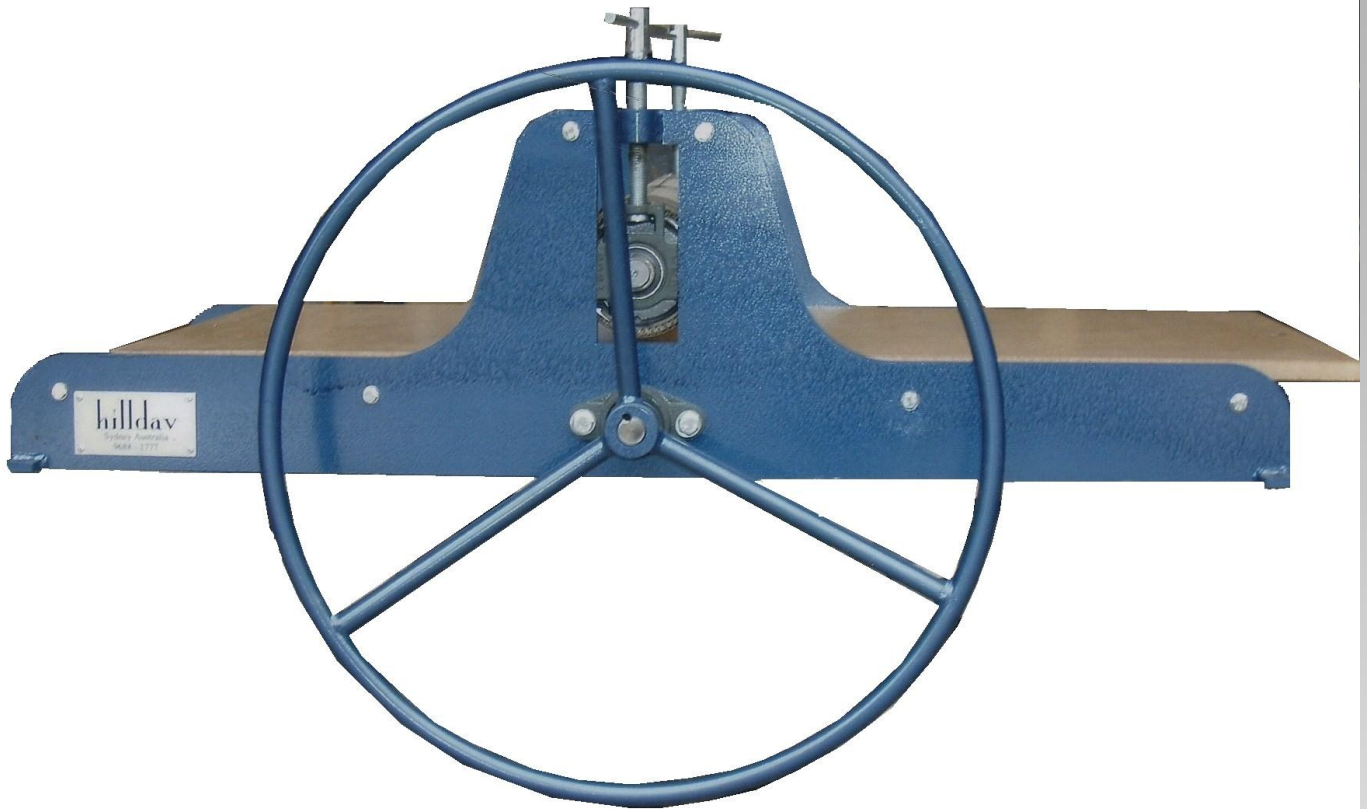

Available in:

- **SMALL MODEL PRESSES.** Available in Direct Drive or Gear Driven Reduction Models.
- **LARGER LIGHT DUTY MODELS.** Available in Direct Drive only.
- **SEMI PROFESSIONAL MODELS.** With Gear Reduction, heavy duty shafts & Bearings.
- **PROFESSIONAL MODELS.** With double Gear Reduction Drive, Heavy Duty Shaft and Bearings.

LARGER LIGHT DUTY MODELS. All of our presses are of a proven design.

Larger Model Presses

Light Duty Direct Drive

Larger Model 22-48 Direct Drive Press Bench Mounted.

The Larger model Direct drive press is an inexpensive light duty press on which larger work can be produced. They have the size of some of the Semi Professional model presses with a lower price range.

The Larger model Direct drive presses are available only in direct drive, (Where the Hand wheel is connected directly to the bottom roller) The Larger model Direct Drive presses can be either Bench mounted or come with a stand. A set of heavy duty lockable castors can be fitted to the stand. This is very handy to move the kiln out of the way when not being used.

Heavy Duty Lockable castors can be fitted to the stand to make moving the press easier.

The Top Roller is 114 mm (4½") Dia. Machined to a high standard of finish.

The Bottom Roller is 89 mm (3½") Dia. Coarse Machined.