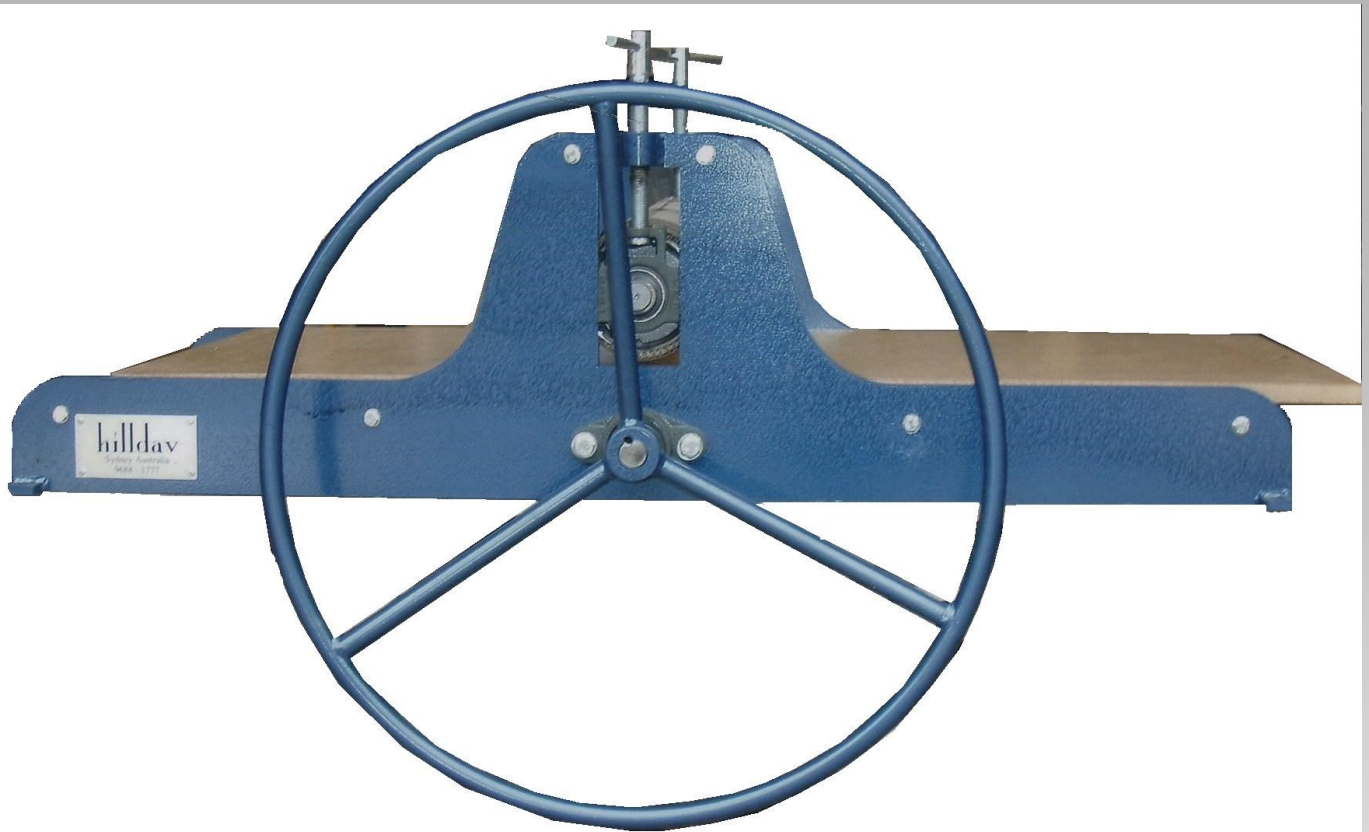

**Available in:**

- **SMALL MODEL PRESSES.** Available in Direct Drive or Gear Driven Reduction Models.
- **LARGER LIGHT DUTY MODELS.** Available in Direct Drive only.
- **SEMI PROFESSIONAL MODELS.** With Gear Reduction, heavy duty shafts & Bearings.
- **PROFESSIONAL MODELS.** With double Gear Reduction Drive, Heavy Duty Shaft and Bearings.

# Larger Model Presses

Light Duty Direct Drive

*Larger Model 22-48 Direct Drive Press Bench Mounted.*

The Lager model Direct drive presses are an inexpensive light duty press on which larger work can be produced. They have the size of some of the Semi Professional model presses with a lower price range.

The Large model Direct drive presses are available only in direct drive, (Where the Hand wheel is connected directly to the bottom roller) The Larger model Direct Drive presses can be either Bench mounted or come with a stand. A set of heavy duty lockable castors can be fitted to the stand. This is very handy to move the kiln out of the way when not being used.

*Heavy Duty Lockable castors can be fitted to the stand to make moving the press easier.*

The Top Roller is 114 mm (4½") Dia. Machined and ground to high standard of finish.

The Bottom Roller is 89 mm (3½") Dia. Coarse Machined.