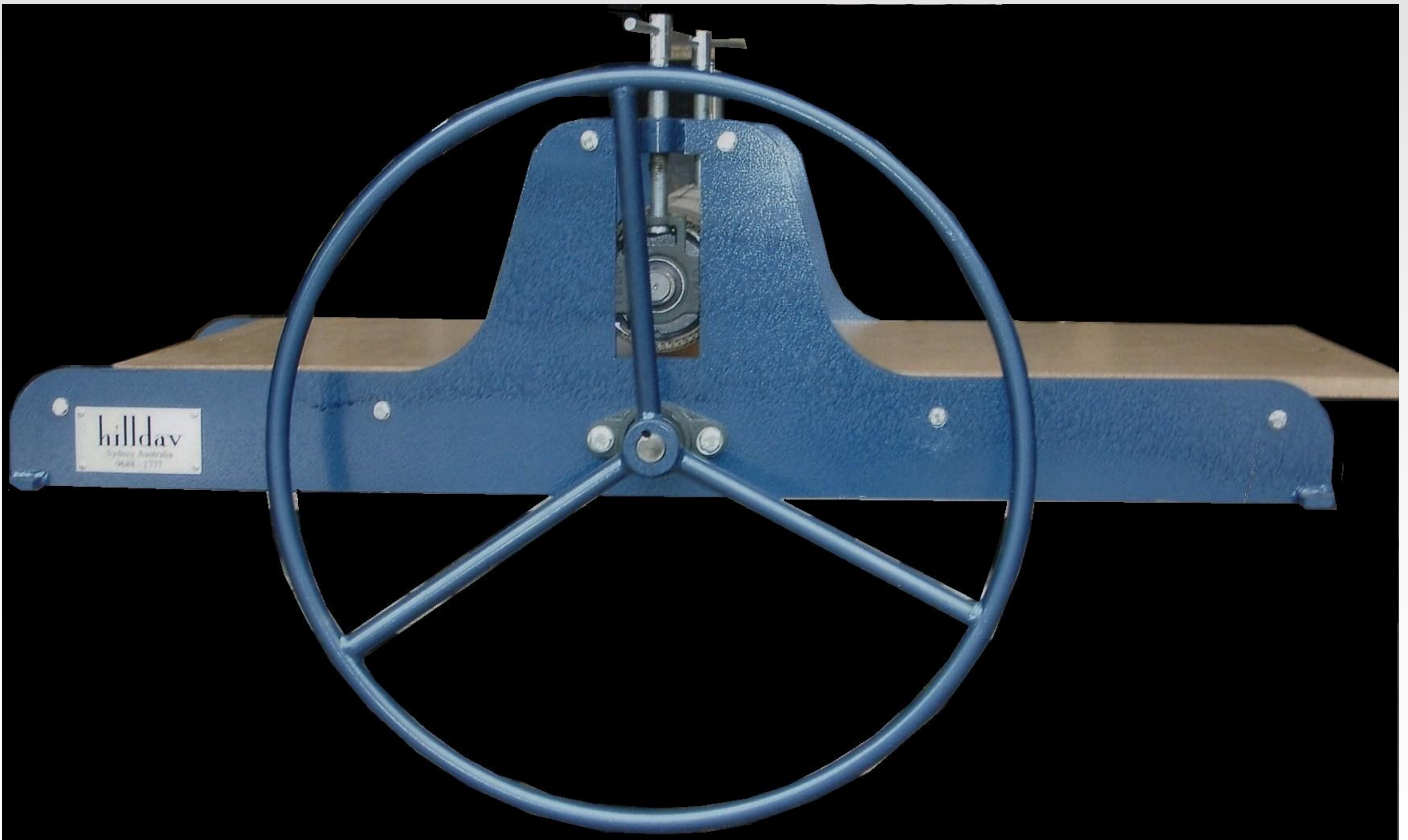

# Larger Model Presses

Light Duty Direct Drive

*Larger Model 22-48 Direct Drive Press Bench Mounted.*

The Lager model Direct drive presses are an inexpensive light duty press on which larger work can be produced. They have the size of some of the Semi Professional model presses with a lower price range.

The Large model Direct drive presses are available only in direct drive, (Where the Hand wheel is connected directly to the bottom roller) The Larger model Direct Drive presses can be either Bench mounted or come with a stand. A set of heavy duty lockable castors can be fitted to the stand. This is very handy to move the kiln out of the way when not being used.

*Heavy Duty Lockable castors can be fitted to the stand to make moving the press easier.*

The Top Roller is 114 mm (4½") Dia. Machined and ground to high standard of finish.

The Bottom Roller is 89 mm (3½") Dia. Coarse Machined.

The Hand wheel is 660 mm (26") Dia.